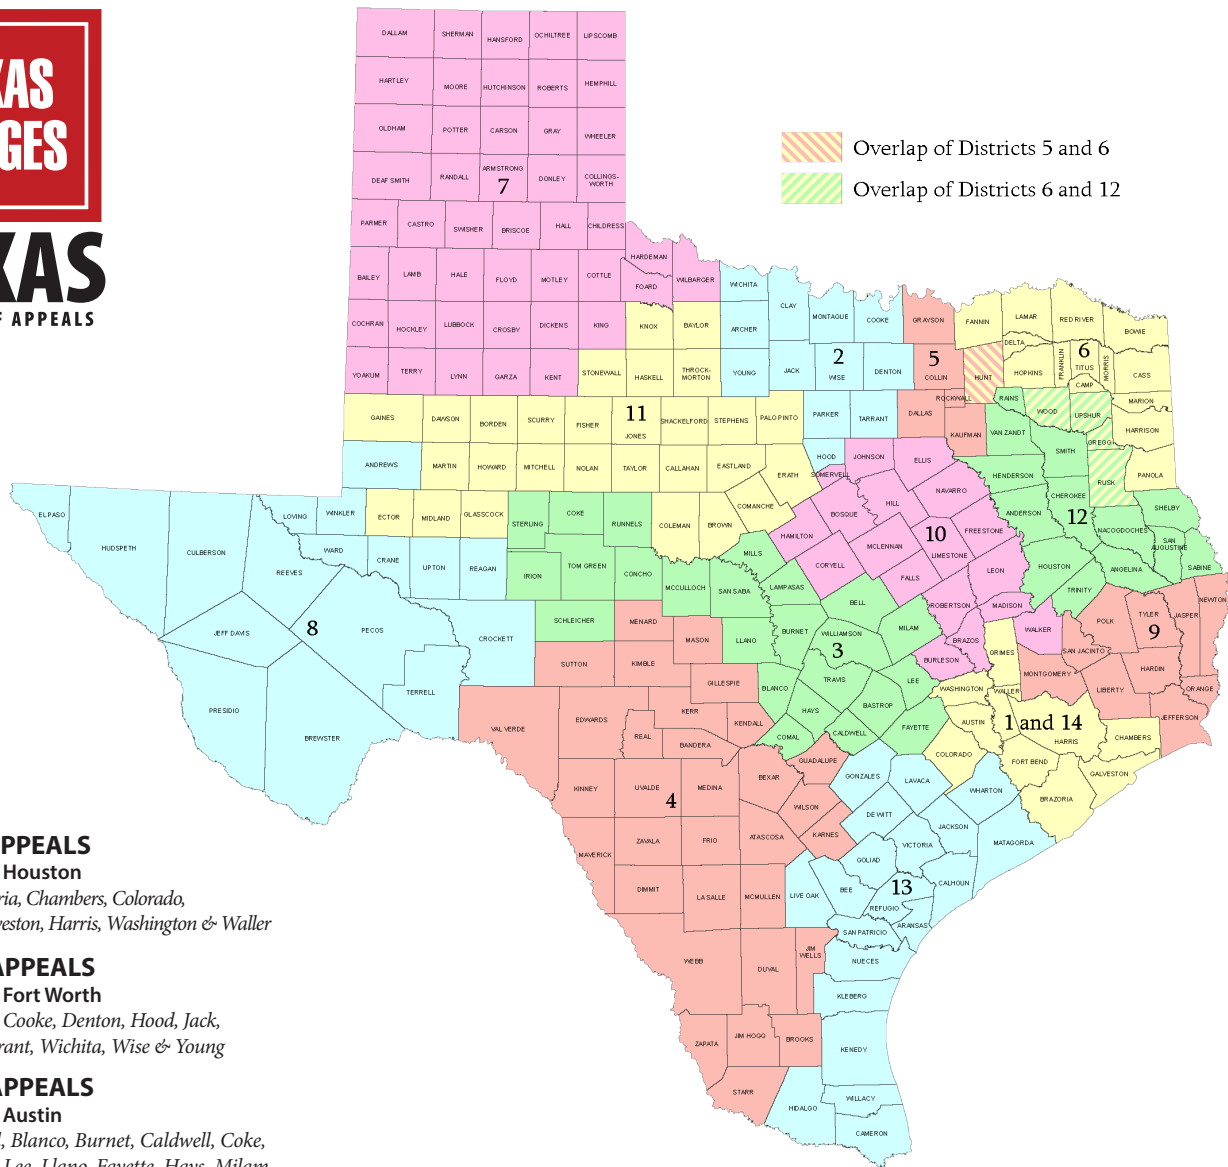

**TEXAS  
JUDGES**

**TEXAS  
COURTS OF APPEALS**

**1<sup>ST</sup> COURT OF APPEALS**

9 Justices | Based in Houston  
Counties: Austin, Brazoria, Chambers, Colorado, Grimes, Fort Bend, Galveston, Harris, Washington & Waller

**12<sup>TH</sup> COURT OF APPEALS**

3 Justices | Based in Tyler  
Counties: Anderson, Angelina, Cherokee, Gregg, Henderson, Houston, Nacogdoches, Rains, Rusk, Sabine, San Augustine, Shelby, Smith, Trinity, Upshur, Van Zandt & Wood

**13<sup>TH</sup> COURT OF APPEALS**

6 Justices | Based in Corpus Christi & Edinburg  
Counties: Aransas, Bee, Calhoun, Cameron, De Witt, Goliad, Gonzales, Jackson, Kenedy, Kleberg, Lavaca, Live Oak, Matagorda, Nueces, Patricio, Refugio, San Hidalgo, Victoria, Wharton & Willacy

**14<sup>TH</sup> COURT OF APPEALS**

9 Justices | Based in Houston  
Counties: Austin, Brazoria, Chambers, Colorado, Grimes, Fort Bend, Galveston, Harris, Washington & Waller